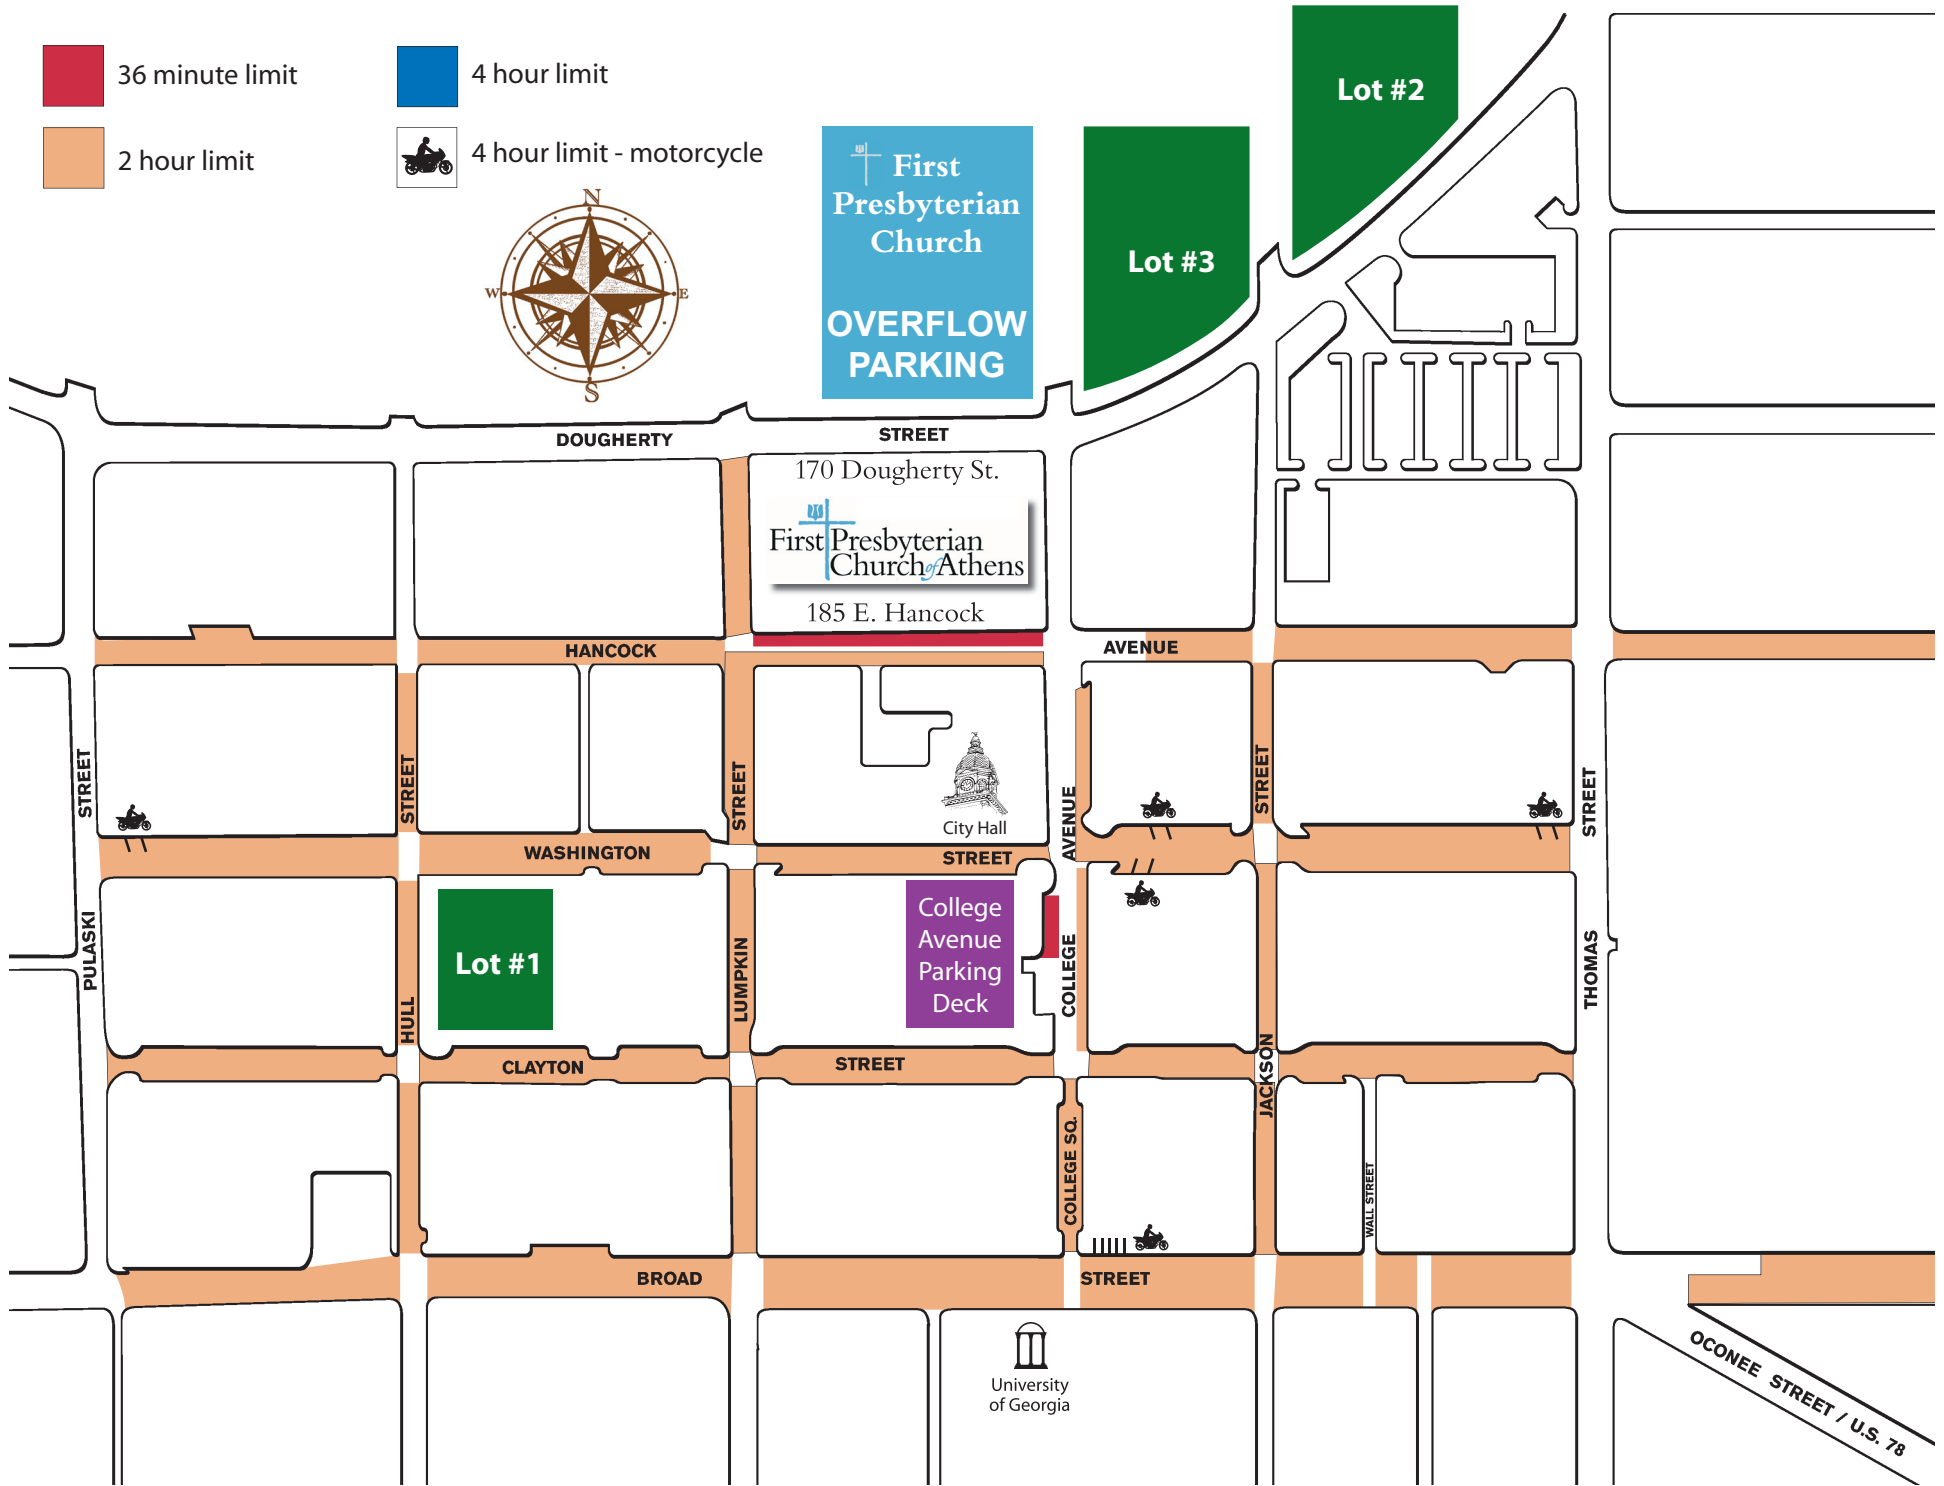

36 minute limit

4 hour limit

2 hour limit

4 hour limit - motorcycle

First Presbyterian Church
OVERFLOW PARKING

Lot #3

Lot #2

170 Dougherty St.
First Presbyterian Church of Athens
185 E. Hancock

City Hall

College Avenue Parking Deck

Lot #1

University of Georgia

OCONEE STREET / U.S. 78